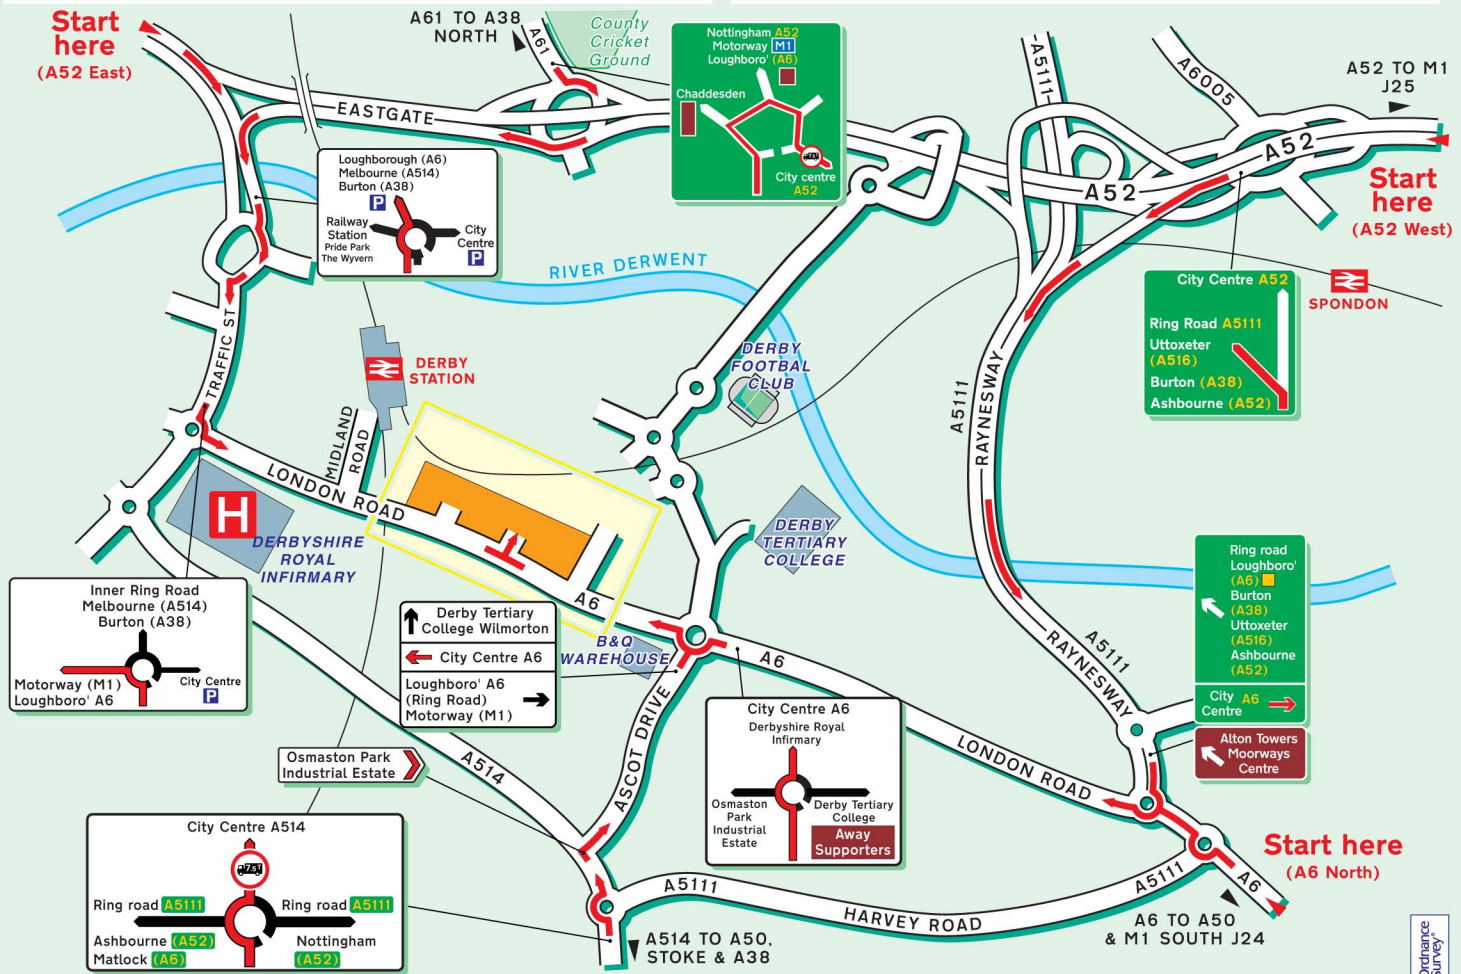

YELLOW RAIL Ltd

ID Centre
 Lathkill House
 rtc Business Park, London Road
 Derby, DE24 8UP.

Tel: 01332 258 820 Fax: 01332 258 823

Public Transport

By Rail

Derby Station is a 15 minute walk from our offices, for further information on times and operators call 08457 484950.

By Air

East Midlands Airport is approximately 45 minutes by car.

By Bus

Buses serving London Road are run by Arriva Buses. For further information of this service call their Travel Centre on 01332 861 523.

IMPORTANT

Road signs shown are as they appear from directions of red arrows.