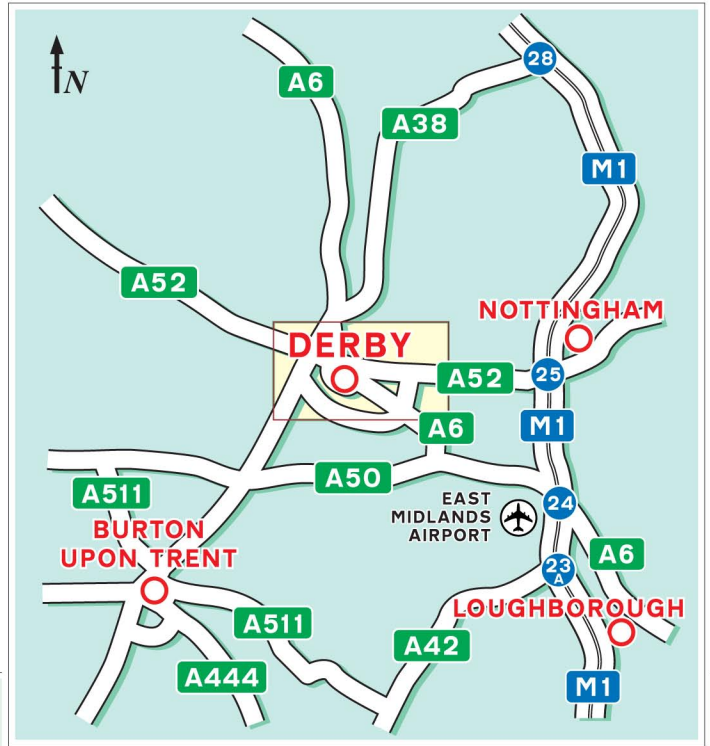

YELLOW RAIL Ltd

ID Centre
 Lathkill House
 rtc Business Park, London Road
 Derby, DE24 8UP.

Tel: 01332 258 820 Fax: 01332 258 823

Public Transport

By Rail

Derby Station is a 15 minute walk from our offices, for further information on times and operators call 08457 484950.

By Air

East Midlands Airport is approximately 45 minutes by car.

By Bus

Buses serving London Road are run by Arriva Buses. For further information of this service call their Travel Centre on 01332 861 523.

IMPORTANT

Road signs shown are as they appear from directions of red arrows.